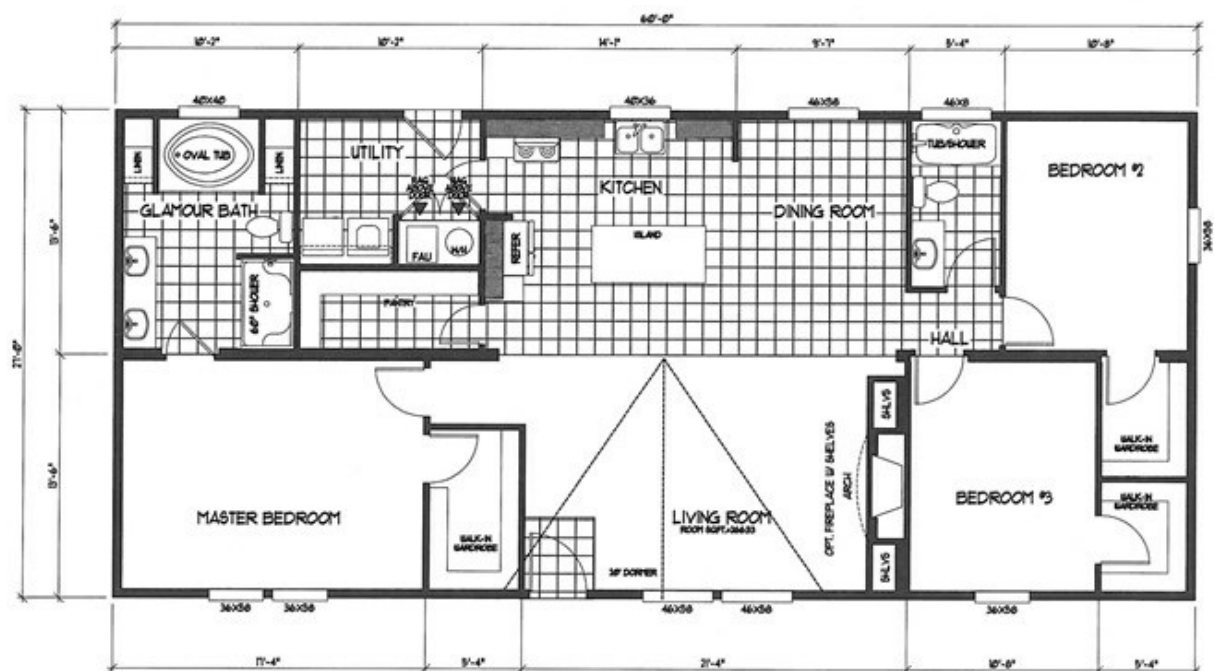

Dynamite

Dynamite Floor plan number: NME006109NMAB

3 beds • 2 baths • 1620 sq.ft. • 27' width • 60' depth

Our home building facilities invest in continuous product and process improvements. Plans, dimensions, features, materials, specifications and availability are subject to change without notice or obligation. Renderings and floor plans are representative likenesses of our homes and may differ from the actual homes. We invite you to tour a Home Center near you and inspect the highest value in quality housing available or call (970) 339-5500 to speak with a Home Consultant. Copyright 2017, CMH. All rights reserved.